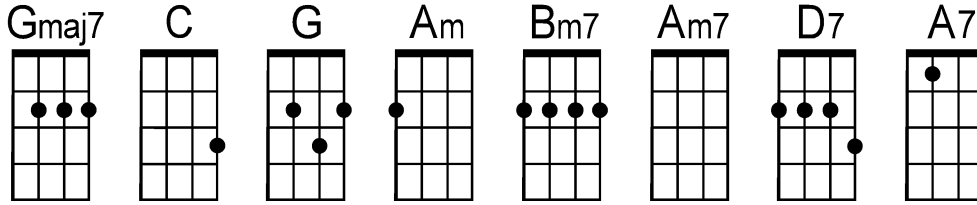

# Goodnight

by John Lennon and Paul McCartney (1968)

Slow Tempo | 1—2 & 3—4 & |

**Intro:** G . ' Am . ' | G . ' Am . ' | G . ' Bm7 . ' | Am7 . ' | D7 \ -- |

G . ' Bm7 . ' | Am7 . ' Am . ' | Bm7 . ' Am . ' | Am7 . ' D7 . ' |  
Now— it's time— to say— good night—, good— night—, sleep— tight—

G . ' Bm7 . ' | Am7 . ' Am . ' | Bm7 . ' Am . ' | Am7 . ' D7 . ' |  
Now— the sun— turns out— its light—, good— night—, sleep— tight—

Gmaj7 . ' D7 . ' | Gmaj7 . ' D7 . ' | G . ' C . ' | G . ' D7 . ' |  
Dream— sweet dreams— for me— dream— sweet dreams— for you—

G . ' Bm7 . ' | Am7 . ' Am . ' | Bm7 . ' Am . ' | Am7 . ' D7 . ' |  
Close— your eyes— and I'll— close mine—, good— night—, sleep— tight—,

G . ' Bm7 . ' | Am7 . ' Am . ' | Bm7 . ' Am . ' | Am7 . ' D7 . ' |  
Now— the moon— be-gins— to shine—, good— night—, sleep— tight—